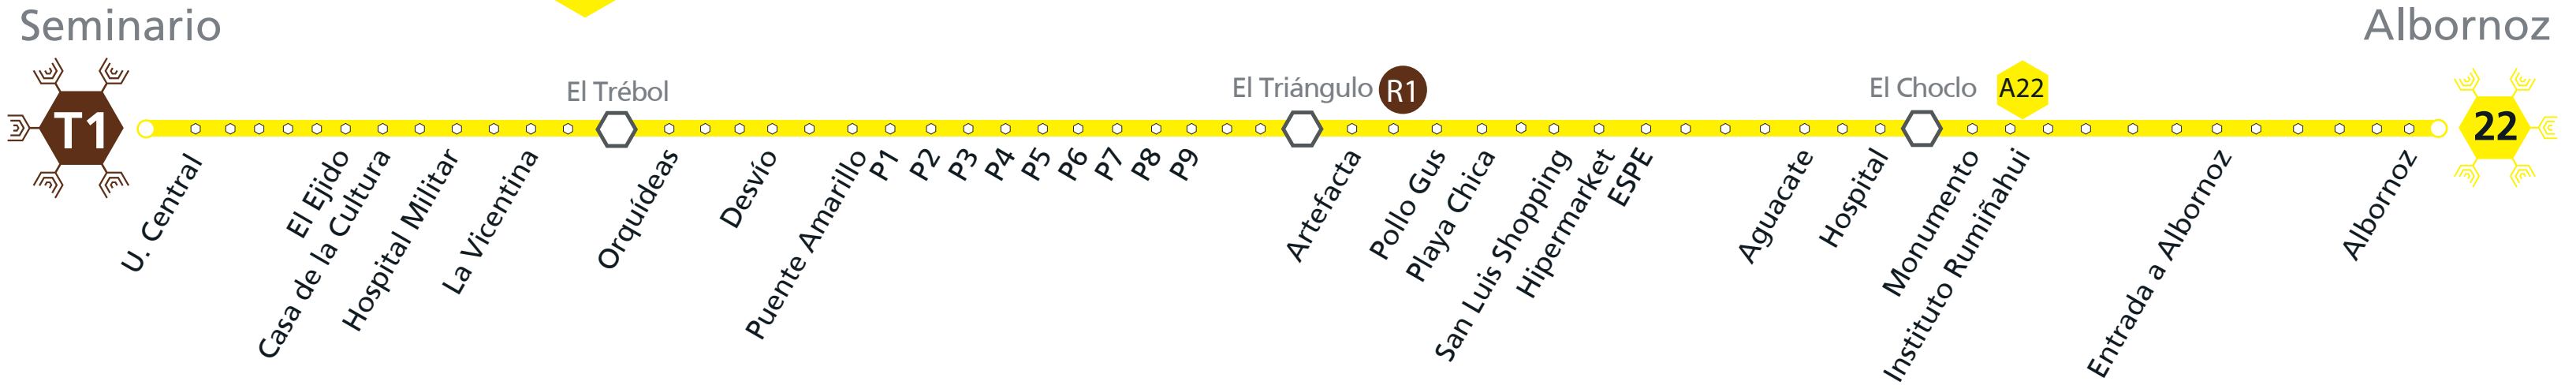

A22 RUTA U. Central - Albornoz - 5:30am A 10:00pm

A22 RUTA U. Central - Fajardo - 5:30am A 10:00pm

S17 RUTA La Marín - Los Tubos - 5:30am A 8:00pm