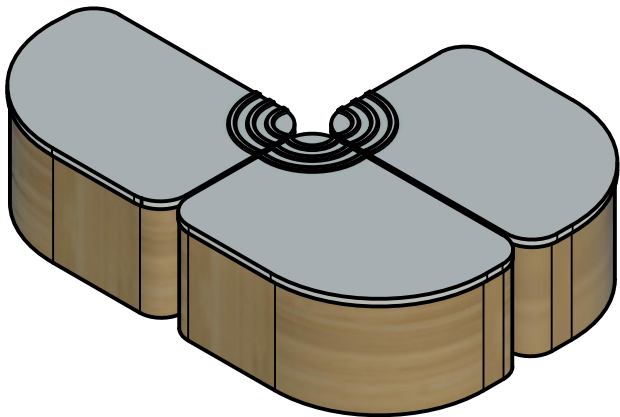

Dept.	Technical reference	Created by <b>Emilia Escandon 08/08/2023</b>	Approved by
		Document type	Document status
		Title <b>LunchBox_Final</b>	DWG No.
Rev.	Date of issue	Sheet <b>1/4</b>	

Dept.	Technical reference	Created by Emilia Escandon 08/8/2023	Approved by	
		Document type	Document status	
		Title LunchBox_Final	DWG No.	
	Rev.	Date of issue	Sheet	2/4