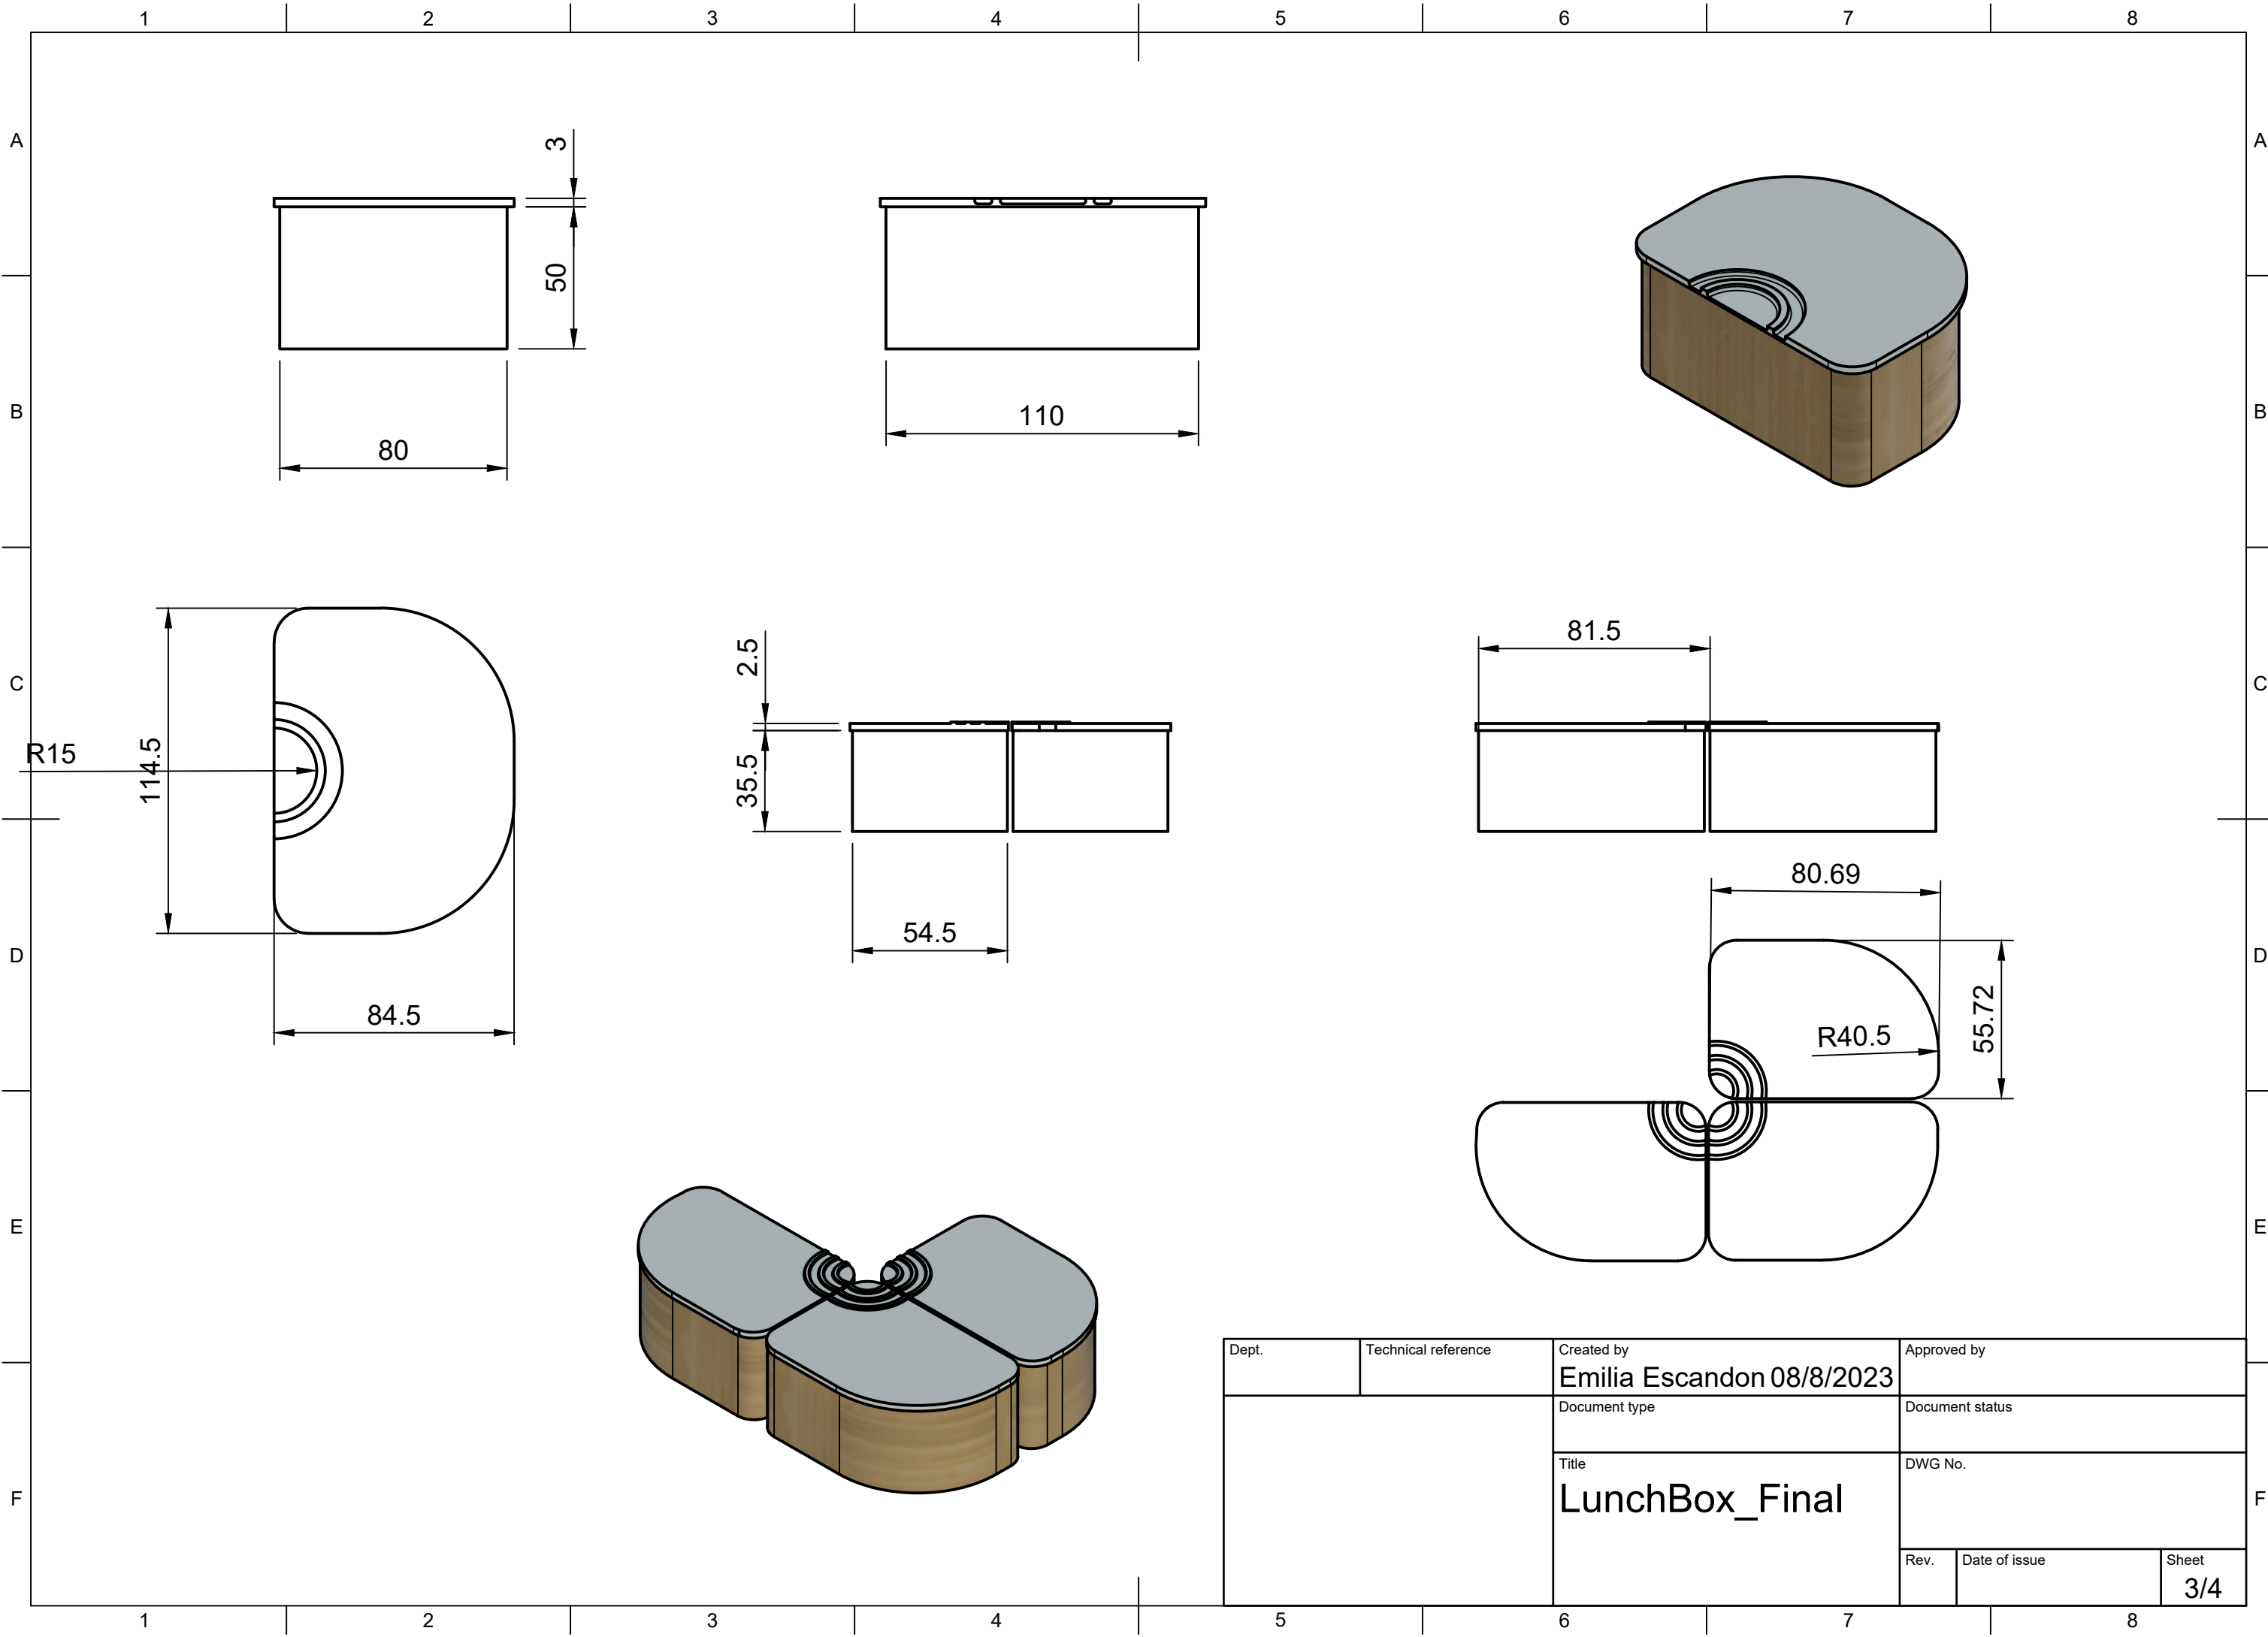

Dept.	Technical reference	Created by <b>Emilia Escandon 08/08/2023</b>	Approved by
		Document type	Document status
		Title <b>LunchBox_Final</b>	DWG No.
Rev.	Date of issue	Sheet <b>1/4</b>	

Dept.	Technical reference	Created by Emilia Escandon 08/8/2023	Approved by	
		Document type	Document status	
		Title LunchBox_Final	DWG No.	
	Rev.	Date of issue	Sheet	2/4