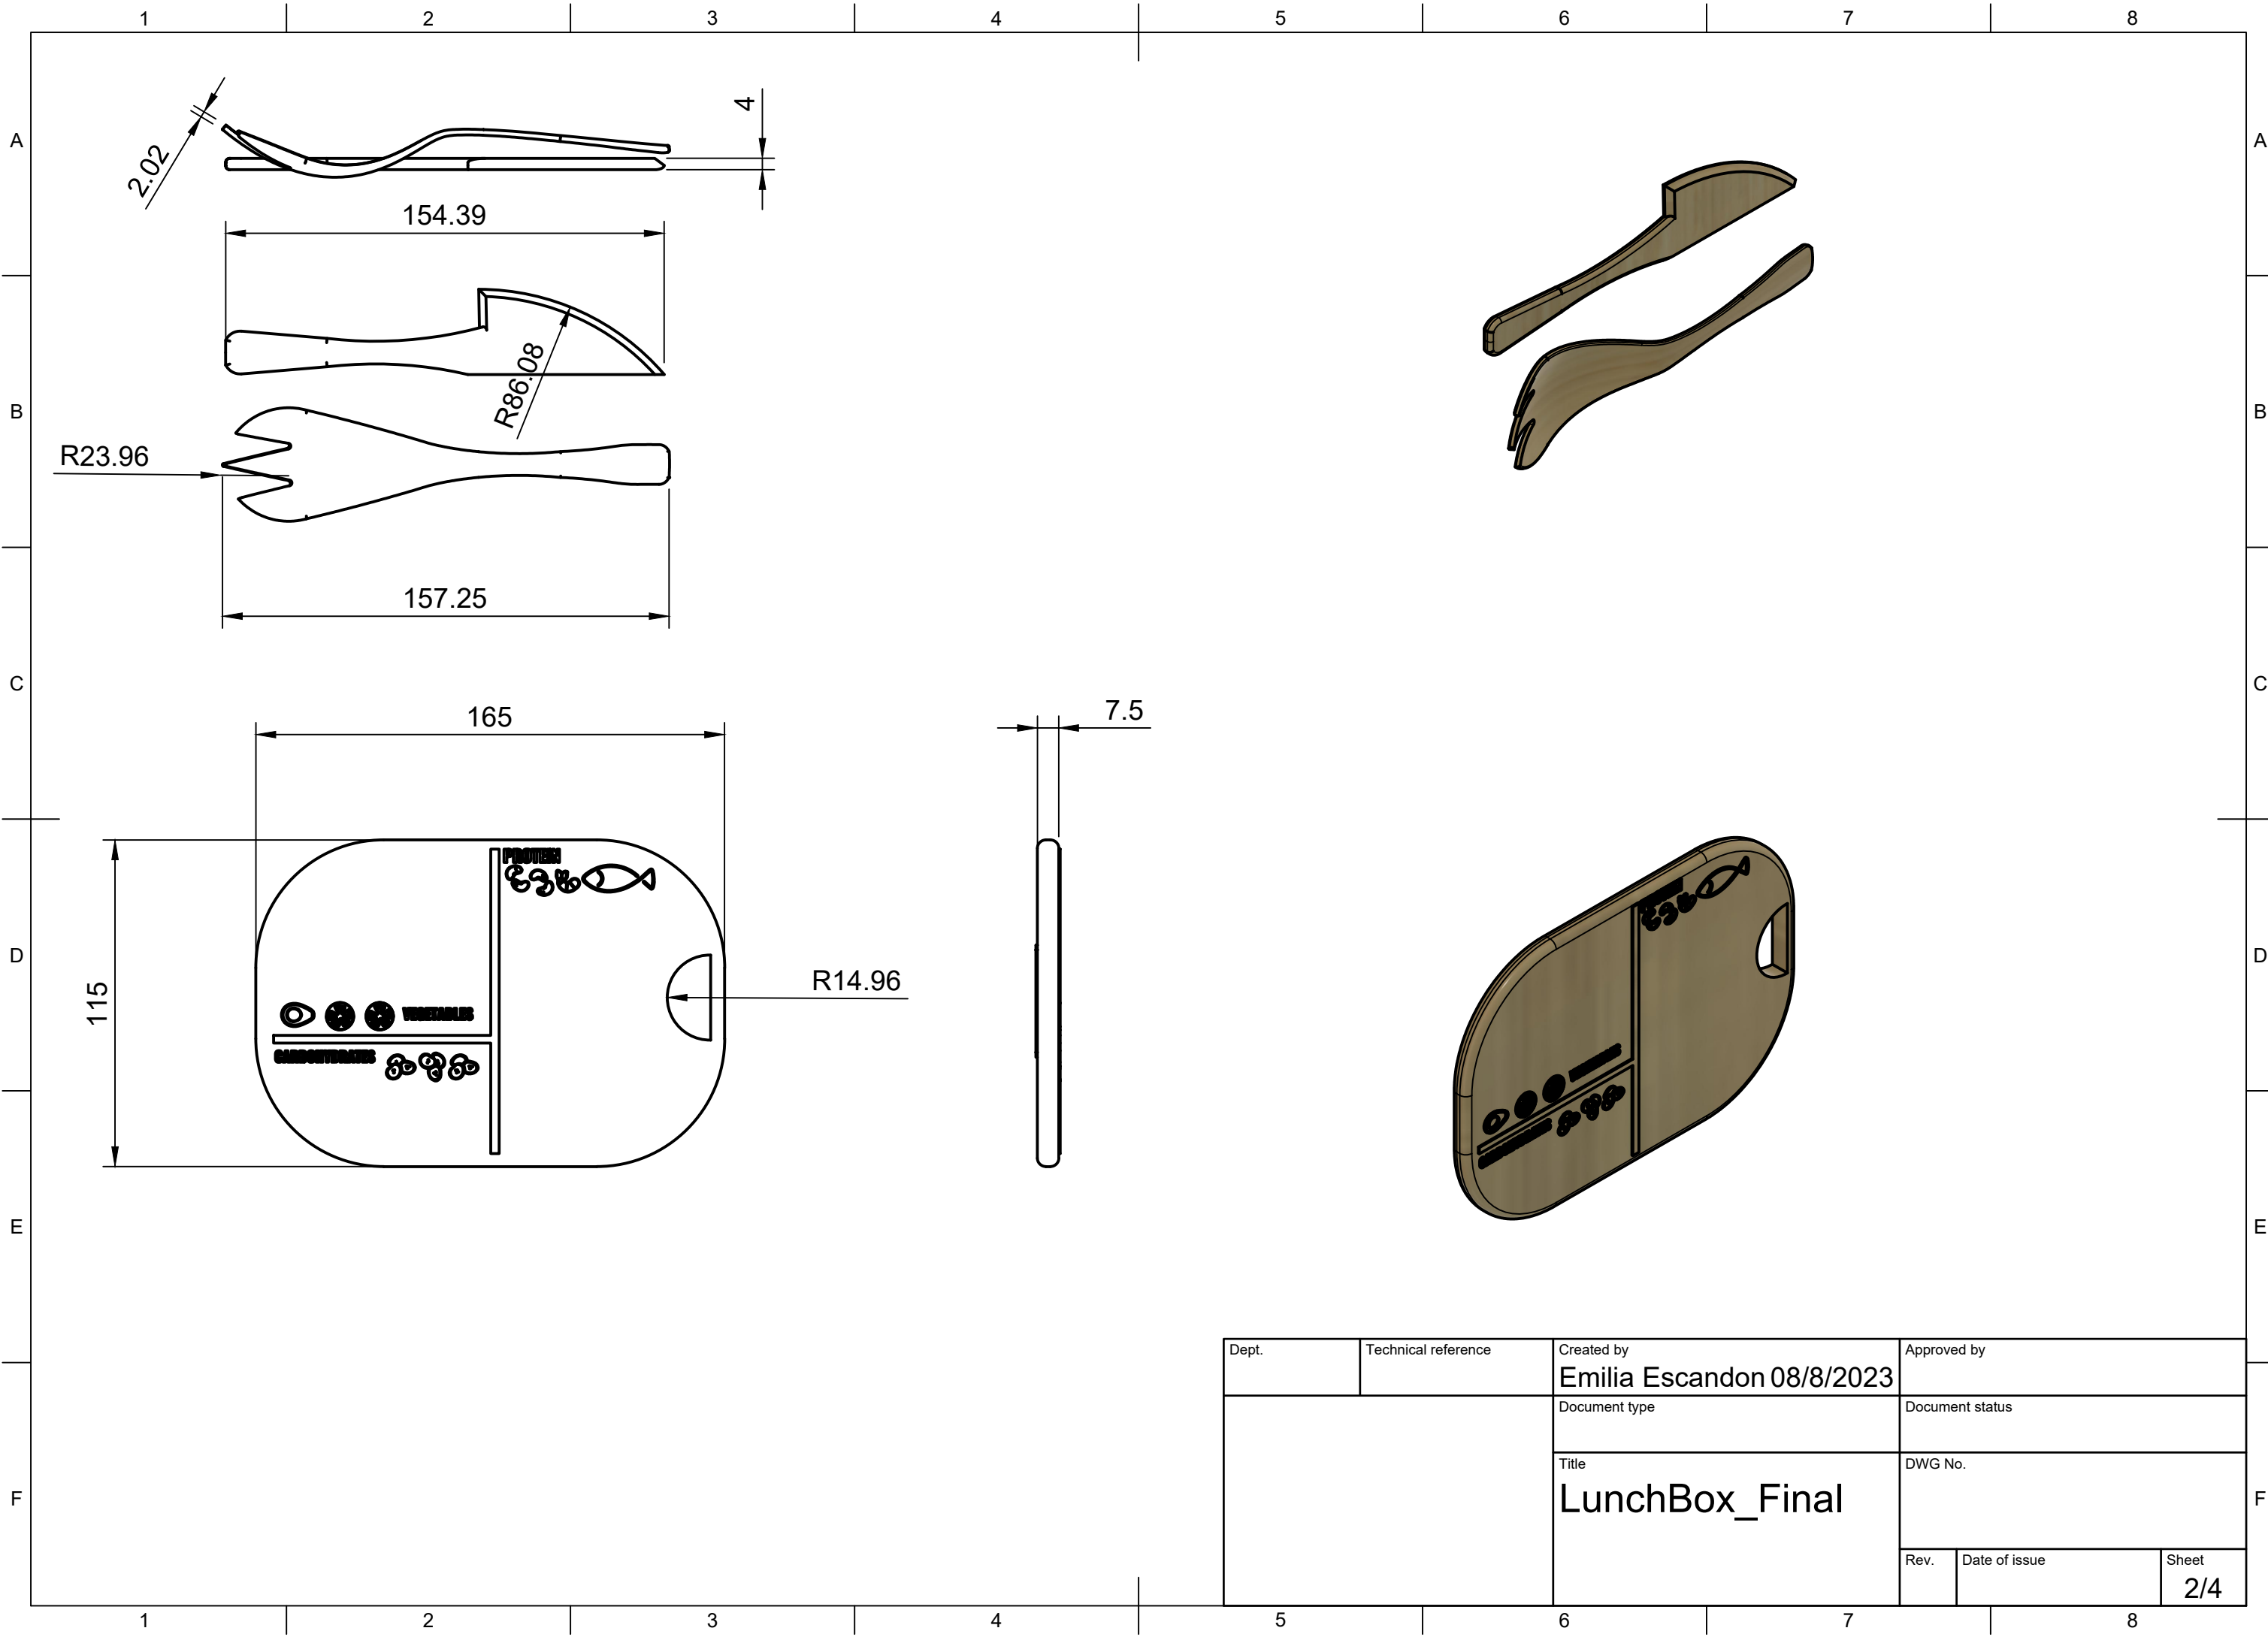

Dept.	Technical reference	Created by <b>Emilia Escandon 08/08/2023</b>	Approved by
		Document type	Document status
		Title <b>LunchBox_Final</b>	DWG No.
Rev.	Date of issue	Sheet <b>1/4</b>	

Dept.	Technical reference	Created by Emilia Escandon 08/8/2023	Approved by	
		Document type	Document status	
		Title LunchBox_Final	DWG No.	
	Rev.	Date of issue	Sheet	2/4

Dept.	Technical reference	Created by <b>Emilia Escandon 08/8/2023</b>	Approved by	
		Document type	Document status	
		Title <b>LunchBox_Final</b>	DWG No.	
	Rev.	Date of issue	Sheet	<b>3/4</b>

Dept.	Technical reference	Created by <b>Emilia Escandon 08/8/2023</b>	Approved by
		Document type	Document status
		Title <b>LunchBox_Final</b>	DWG No.
		Rev.	Date of issue
		Sheet <b>4/4</b>	