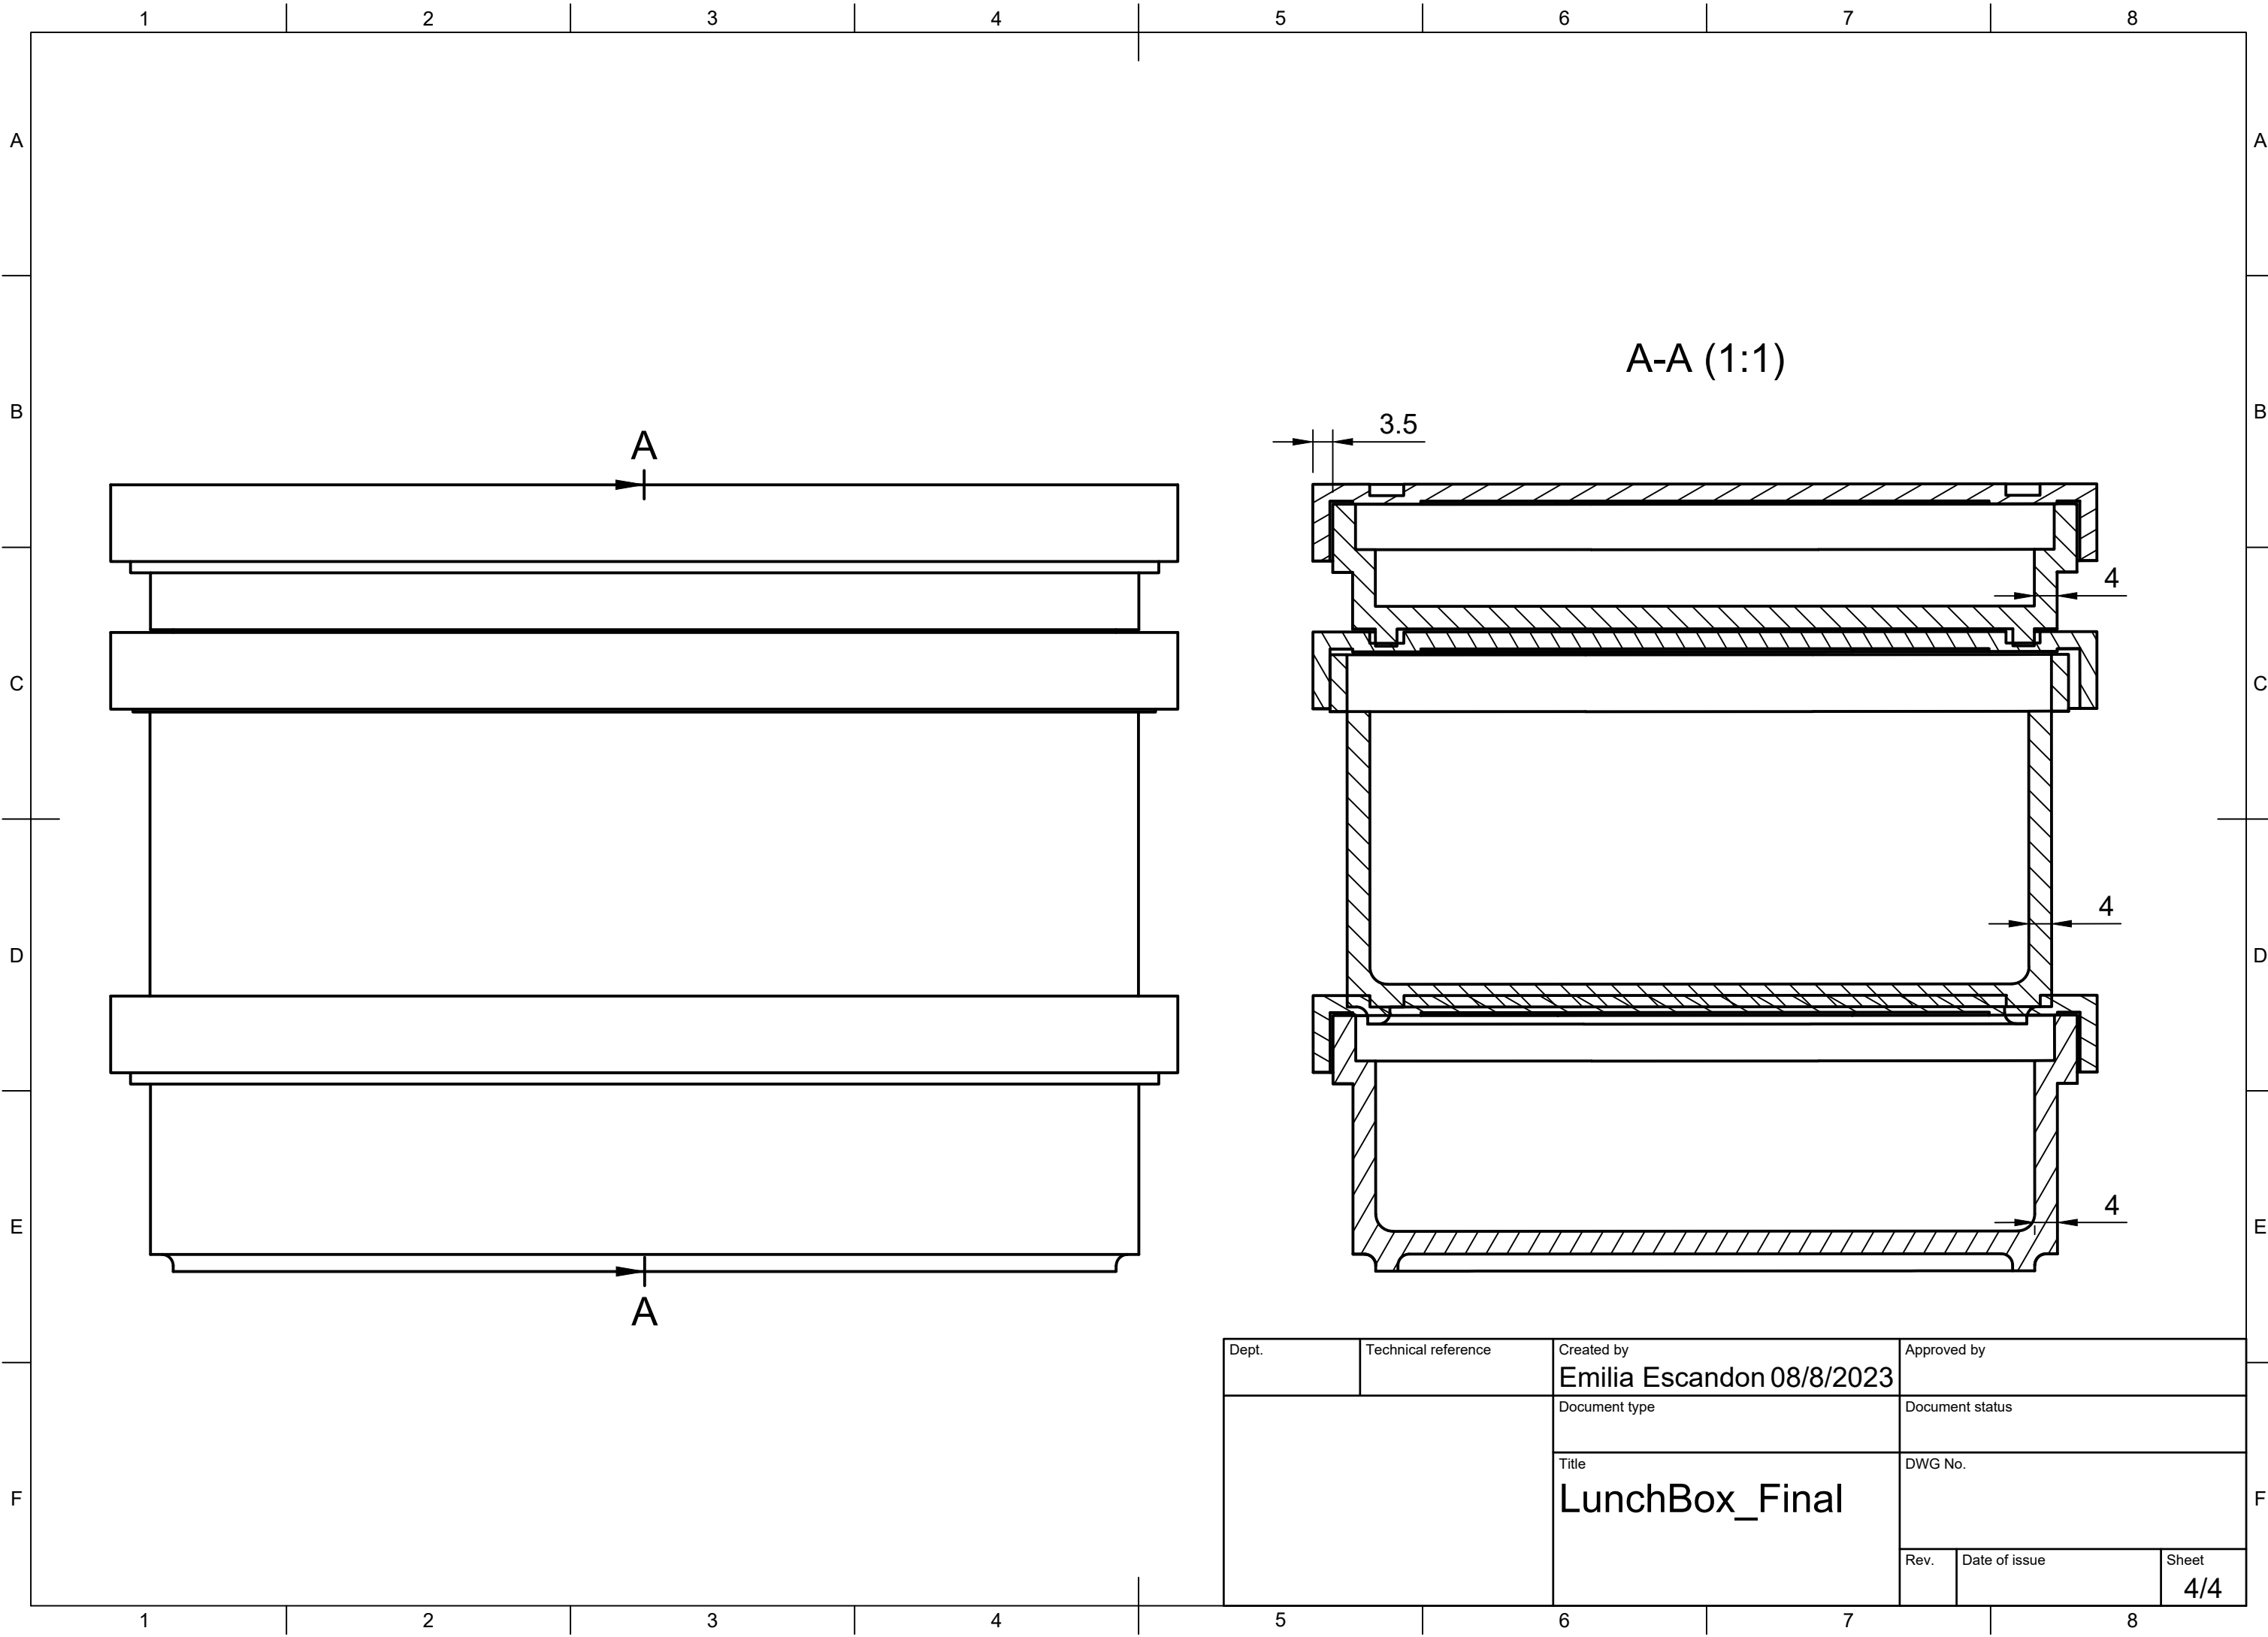

Dept.	Technical reference	Created by Emilia Escandon 08/8/2023	Approved by
		Document type	Document status
		Title LunchBox_Final	DWG No.
		Rev.	Date of issue
		Sheet 4/4